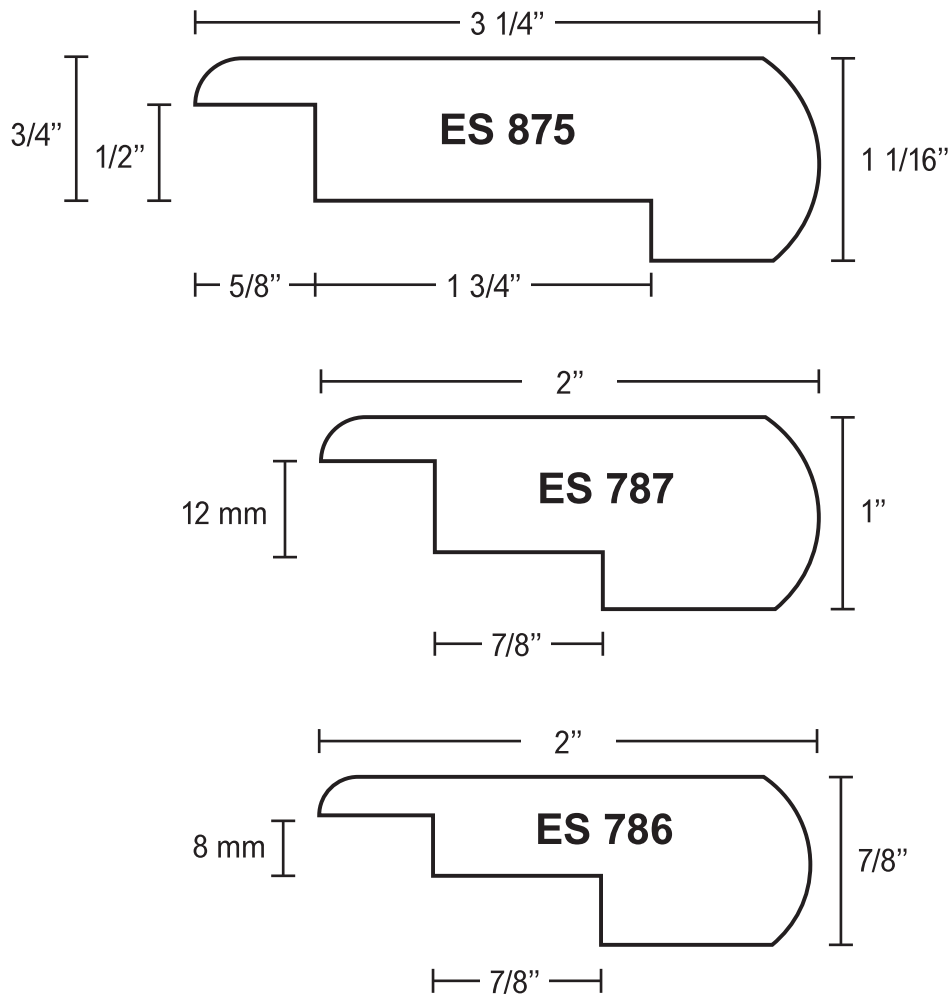

FLOATING FLOOR NOSING

The nosings are an important part on your installation, can be installed with laminate, engineered flooring for a smooth transition to the staircase or railing. Our huge range of laminate nosings will fit with all your thickness.

FLOATING FLOOR REDUCER

Laminate reducer will complete your installation between flooring of different thickness. Our huge range of laminate reducer will fit with all your thickness.

TECHNICAL SHEET